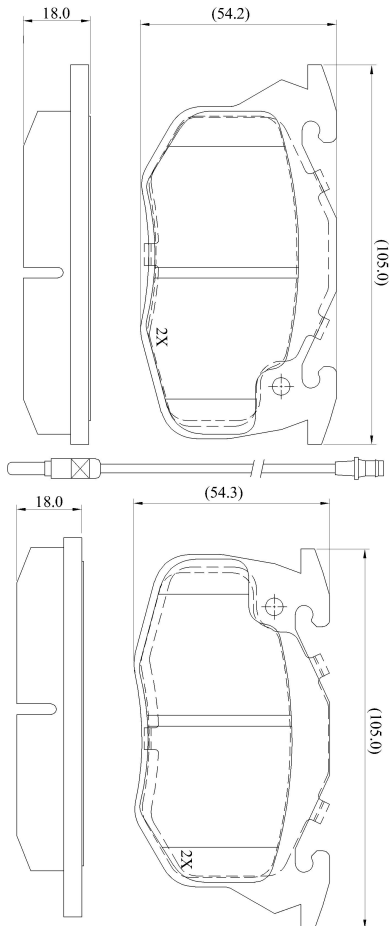

Make: PEUGEOT

Model: 405

Part Number: ADB2258

Vehicle Manufacturing/Engine:

ADB2258

Specifications

Fitting Position	:	Front
Model Date	:	09/87-01/96
Or. Caliper	:	Bendix
WVA	:	20905
FMSI	:	
Length	:	105
Width	:	53.3
Thickness	:	18