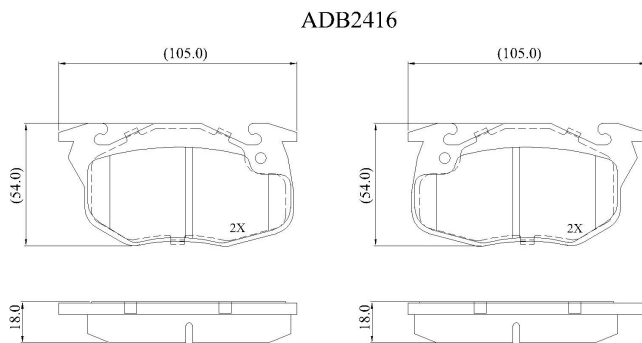

Make: PEUGEOT

Model: 405

Part Number: ADB2416

Vehicle Manufacturing/Engine:

Specifications

Fitting Position	:	Front
Model Date	:	07/91-01/96
Or. Caliper	:	Bendix
WVA	:	2,10,61,21,609
FMSI	:	

Length	:	105
Width	:	54.8
Thickness	:	18