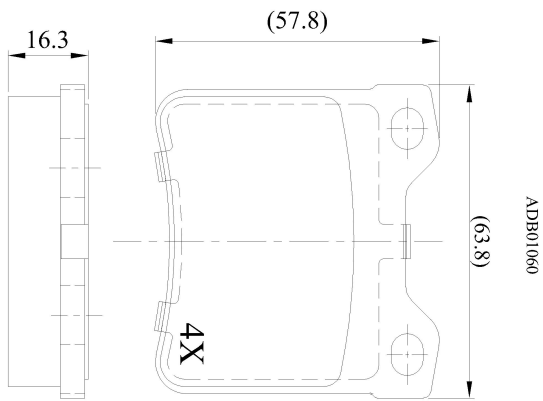

Make: PEUGEOT

Model: 406 Coupe

Part Number: ADB01060

Vehicle Manufacturing/Engine:

Specifications

| | | |
|-------------------------|---|-------------|
| Fitting Position | : | Rear |
| Model Date | : | 03/00-12/04 |
| Or. Caliper | : | Ate |
| WVA | : | 21278 |
| FMSI | : | |
| Length | : | 63.8 |
| Width | : | 57.5 |
| Thickness | : | 16.5 |