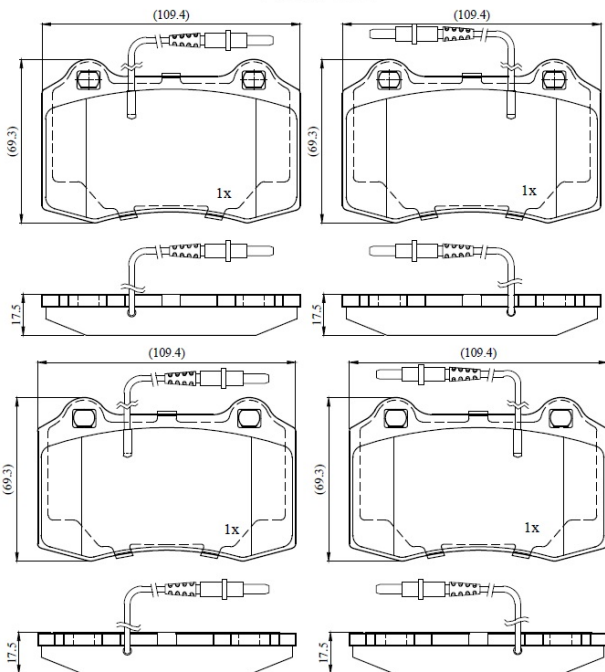

Make: PEUGEOT

Model: 406 Coupe

Part Number: ADB11227

Vehicle Manufacturing/Engine:

ADB11227

Specifications

Fitting Position	:	Front
Model Date	:	03/00-12/04
Or. Caliper	:	
WVA	:	
FMSI	:	
Length	:	109.4
Width	:	69.3
Thickness	:	17.5