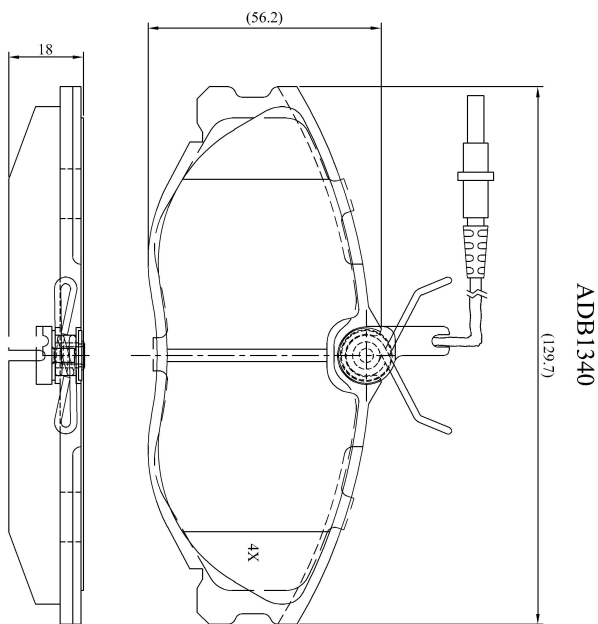

Make: PEUGEOT

Model: 406

Part Number: ADB1340

Vehicle Manufacturing/Engine:

Specifications

Fitting Position	:	Front
Model Date	:	01/96->
Or. Caliper	:	Lucas
WVA	:	21674
FMSI	:	
Length	:	129.7
Width	:	56.2
Thickness	:	18