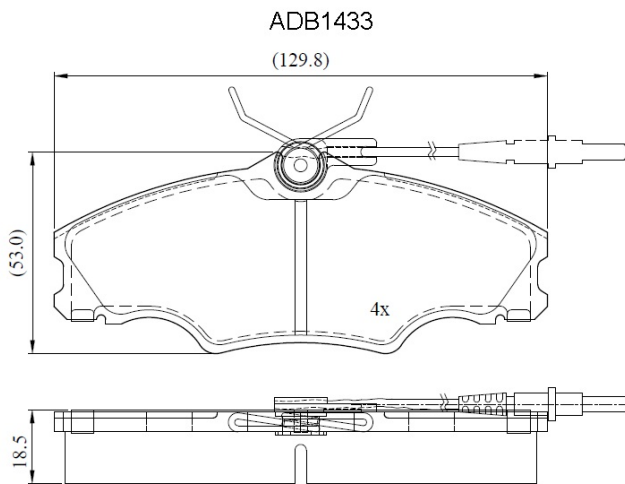

Make: PEUGEOT

Model: 406

Part Number: ADB1433

Vehicle Manufacturing/Engine:

Specifications

Fitting Position	:	Front
Model Date	:	01/96->
Or. Caliper	:	Lucas

WVA	:	21724
FMSI	:	
Length	:	129.8
Width	:	53
Thickness	:	18.5