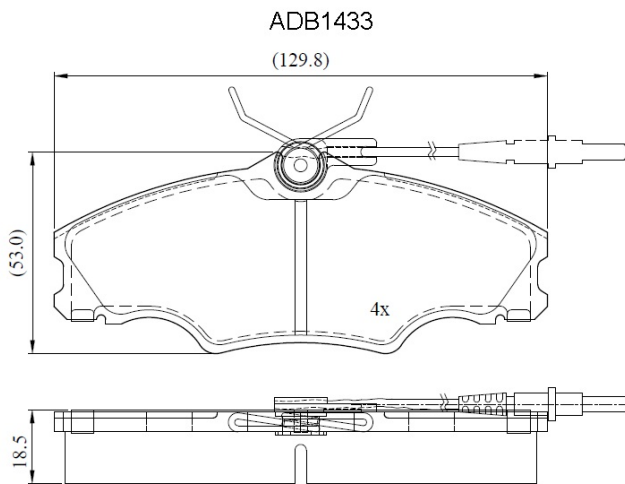

Make: PEUGEOT

Model: 406

Part Number: ADB1433

Vehicle Manufacturing/Engine:

Specifications

Fitting Position	:	Front
Model Date	:	04/00->
Or. Caliper	:	Lucas

WVA	:	21724
FMSI	:	
Length	:	129.8
Width	:	53
Thickness	:	18.5