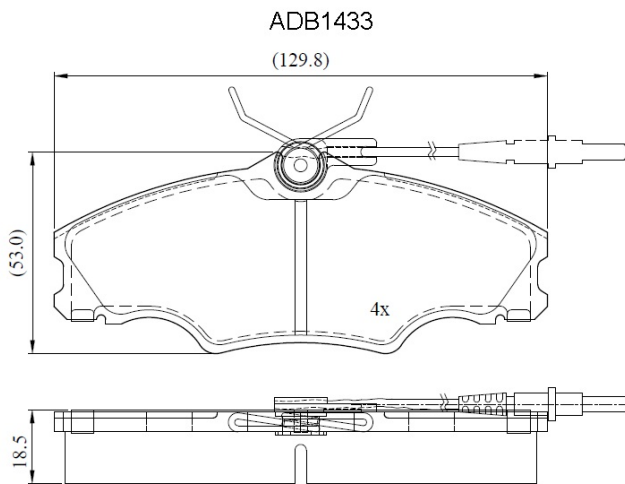

Make: PEUGEOT

Model: 406

Part Number: ADB1433

Vehicle Manufacturing/Engine:

Specifications

Fitting Position	:	Front
Model Date	:	01/96-04/00
Or. Caliper	:	Lucas

WVA	:	21724
FMSI	:	
Length	:	129.8
Width	:	53
Thickness	:	18.5