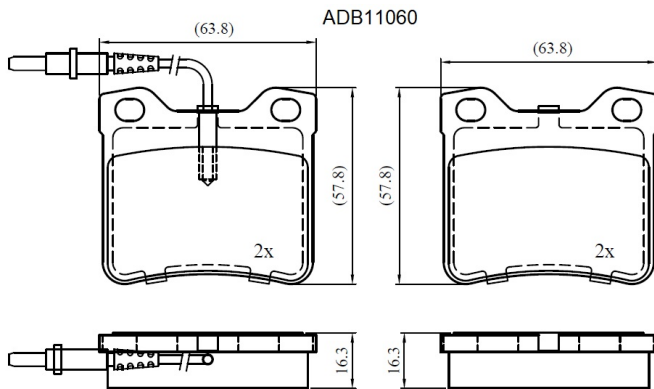

Make: PEUGEOT

Model: 406

Part Number: ADB11060

Vehicle Manufacturing/Engine:

Specifications

Fitting Position	:	Rear
Model Date	:	04/00->
Or. Caliper	:	Ate
WVA	:	21278
FMSI	:	

Length	:	63.8
Width	:	57.5
Thickness	:	16.3