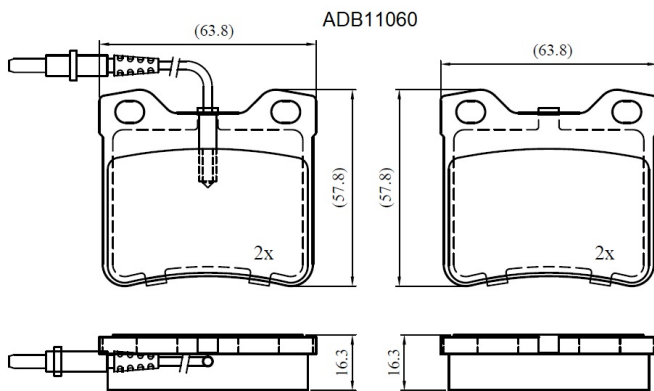

Make: PEUGEOT

Model: 406

Part Number: ADB11060

Vehicle Manufacturing/Engine:

Specifications

| | | |
|-------------------------|---|-------------|
| Fitting Position | : | Rear |
| Model Date | : | 01/96-04/00 |
| Or. Caliper | : | Ate |
| WVA | : | 21278 |
| FMSI | : | |

| | | |
|------------------|---|------|
| Length | : | 63.8 |
| Width | : | 57.5 |
| Thickness | : | 16.3 |