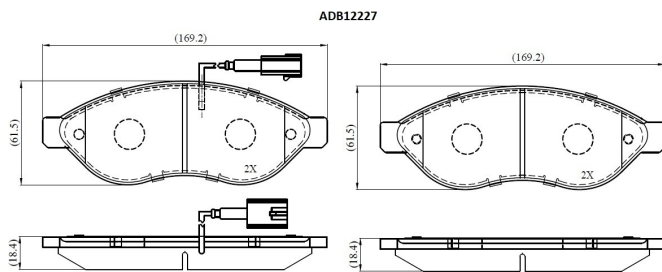

Make: PEUGEOT

Model: 406

Part Number: ADB12227

Vehicle Manufacturing/Engine:

Specifications

Fitting Position	:	Front
Model Date	:	97-04
Or. Caliper	:	
WVA	:	24468, 24469
FMSI	:	
Length	:	169.2
Width	:	61.5

Thickness

:

19