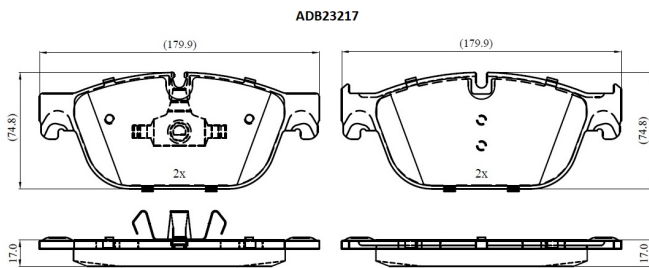

Make: PEUGEOT

Model: 407 Coupe

Part Number: ADB23217

Vehicle Manufacturing/Engine:

Specifications

Fitting Position	:	Front
Model Date	:	2005-
Or. Caliper	:	
WVA	:	25069
FMSI	:	
Length	:	179.9
Width	:	74.8

Thickness