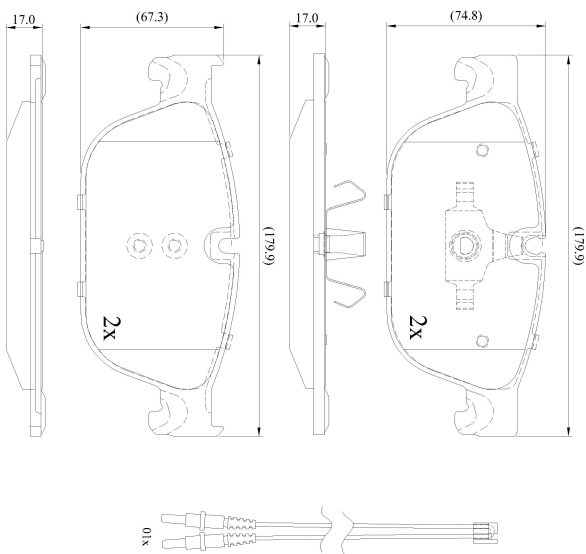

Make: PEUGEOT

Model: 407 SW

Part Number: ADB26004

Vehicle Manufacturing/Engine:

ADB26004

Specifications

Fitting Position	:	Front
Model Date	:	10/05-
Or. Caliper	:	Teves
WVA	:	25069, 25070
FMSI	:	
Length	:	179.9
Width	:	74.8
Thickness	:	17