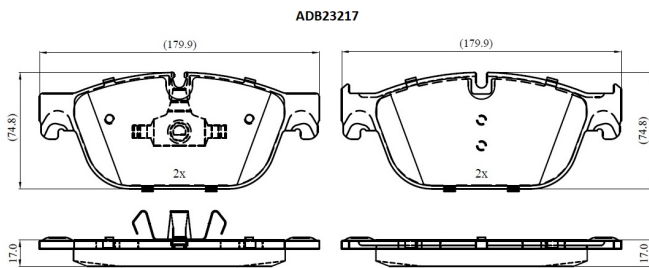

Make: PEUGEOT

Model: 407 SW

Part Number: ADB23217

Vehicle Manufacturing/Engine:

Specifications

Fitting Position	:	Front
Model Date	:	2004-2010
Or. Caliper	:	
WVA	:	25069
FMSI	:	
Length	:	179.9
Width	:	74.8

Thickness

:

17