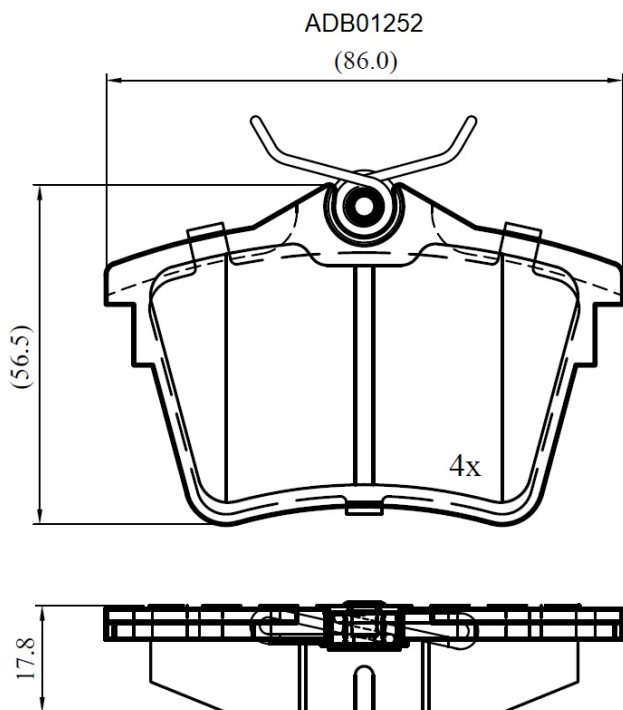

Make: PEUGEOT

Model: 407

Part Number: ADB01252

Vehicle Manufacturing/Engine:

Specifications

Fitting Position	:	Front
Model Date	:	05/04->
Or. Caliper	:	Lucas
WVA	:	24135
FMSI	:	
Length	:	86
Width	:	56.5
Thickness	:	17.8