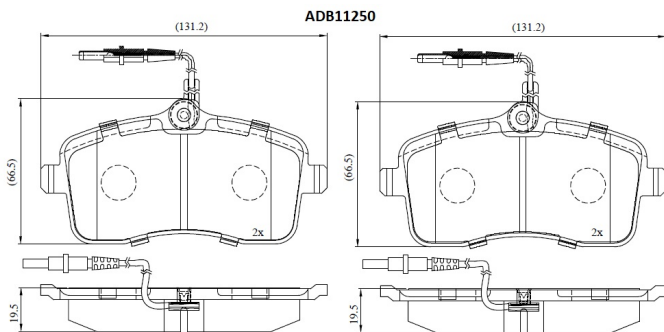

Make: PEUGEOT

Model: 407

Part Number: ADB11250

Vehicle Manufacturing/Engine:

Specifications

Fitting Position	:	Front
Model Date	:	10/04->
Or. Caliper	:	Lucas
WVA	:	2,41,34,24,175
FMSI	:	
Length	:	131.2

Width	:	66.5
Thickness	:	19.5