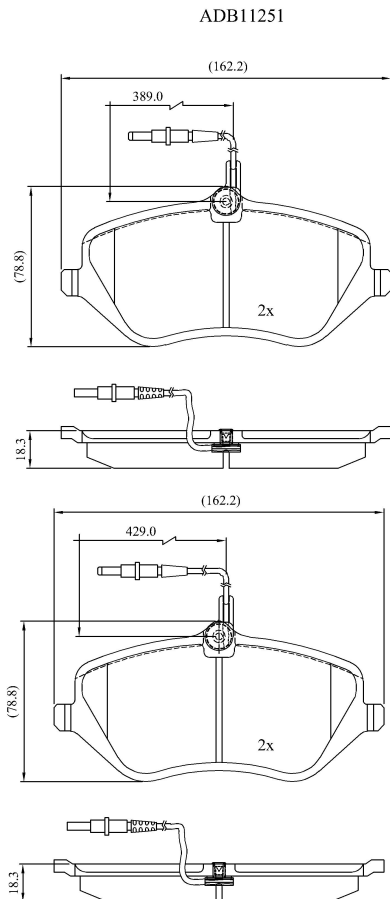

Make: PEUGEOT

Model: 407

Part Number: ADB11251

Vehicle Manufacturing/Engine:

Specifications

Fitting Position	:	Front
Model Date	:	10/04->
Or. Caliper	:	Lucas
WVA	:	2,41,33,24,174
FMSI	:	
Length	:	162.2
Width	:	78.8
Thickness	:	18.3