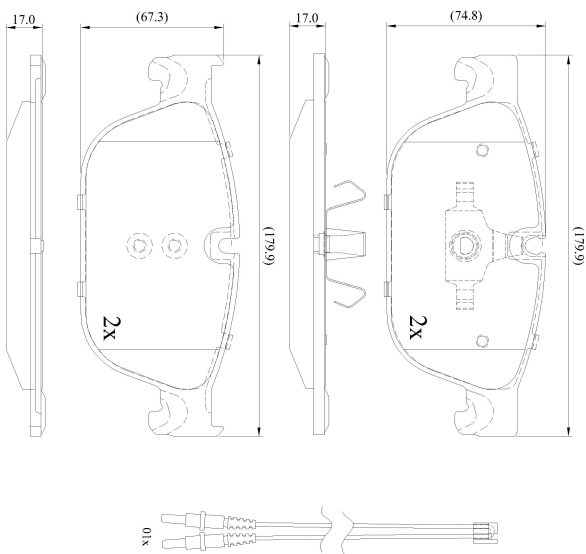

Make: PEUGEOT

Model: 407

Part Number: ADB26004

Vehicle Manufacturing/Engine:

Specifications

Fitting Position	:	Front
Model Date	:	05/04-
Or. Caliper	:	Teves
WVA	:	25069, 25070
FMSI	:	
Length	:	179.9
Width	:	74.8
Thickness	:	17