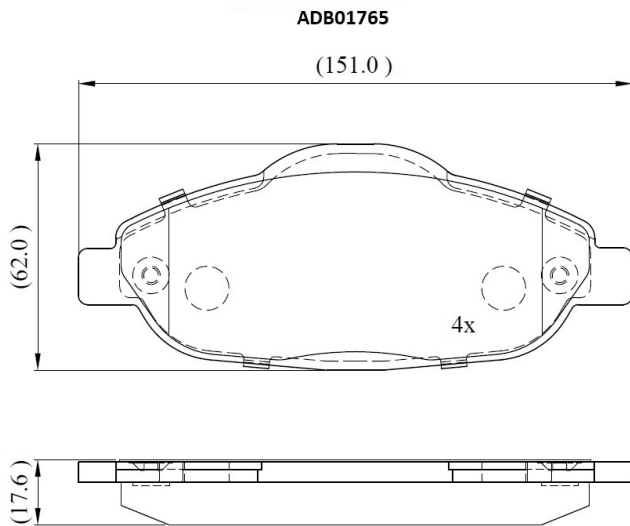

Make: PEUGEOT

Model: 5008

Part Number: ADB01765

Vehicle Manufacturing/Engine:

Specifications

Fitting Position	:	Front
Model Date	:	09/09->
Or. Caliper	:	Bosch

WVA	:	24660
FMSI	:	
Length	:	151.1
Width	:	61.6
Thickness	:	17.6