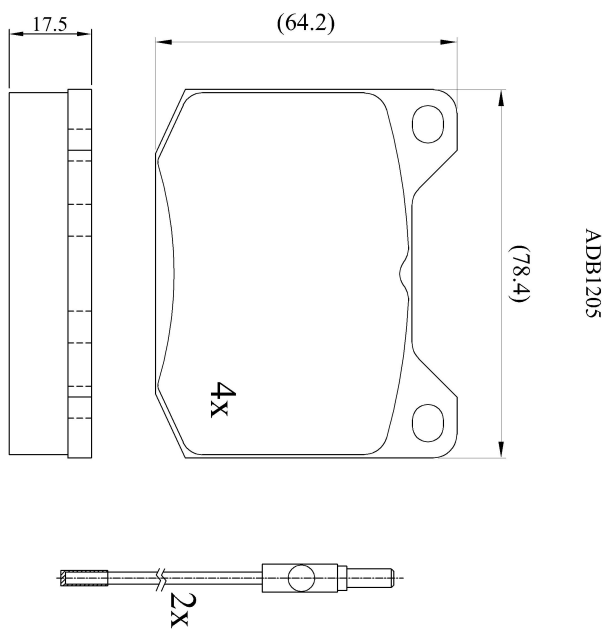

Make: PEUGEOT

Model: 504 all models

Part Number: ADB1205

Vehicle Manufacturing/Engine:

Specifications

Fitting Position	:	Front
Model Date	:	01/71-01/79
Or. Caliper	:	Locus
WVA	:	2,01,45,21,145
FMSI	:	
Length	:	78.4
Width	:	64.2
Thickness	:	17.5