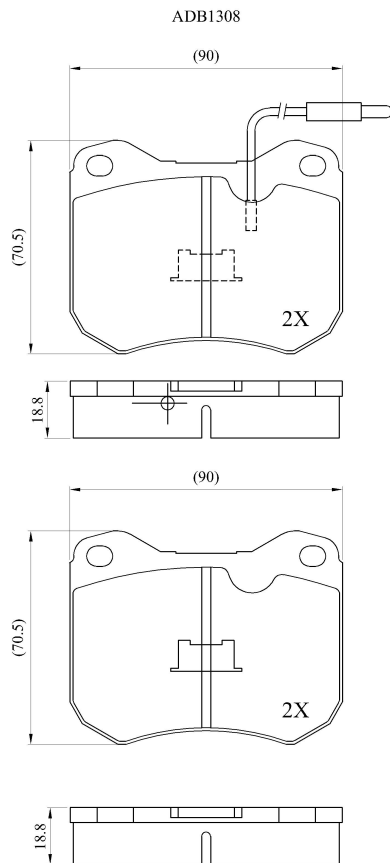

Make: PEUGEOT

Model: 504 all models

Part Number: ADB1308

Vehicle Manufacturing/Engine:

Specifications

Fitting Position	:	Front
Model Date	:	01/71-01/83
Or. Caliper	:	Ate
WVA	:	20455
FMSI	:	
Length	:	89.8
Width	:	70.5
Thickness	:	19