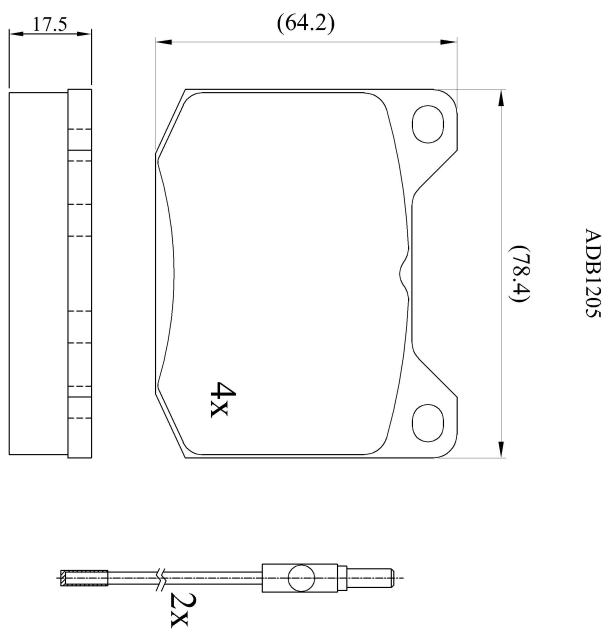

Make: PEUGEOT

Model: 504 Pick-up, Van all models

Part Number: ADB1205

Vehicle Manufacturing/Engine:

Specifications

Fitting Position	:	Front
Model Date	:	01/71-01/92
Or. Caliper	:	Locus
WVA	:	2,01,45,21,145
FMSI	:	
Length	:	78.4
Width	:	64.2
Thickness	:	17.5