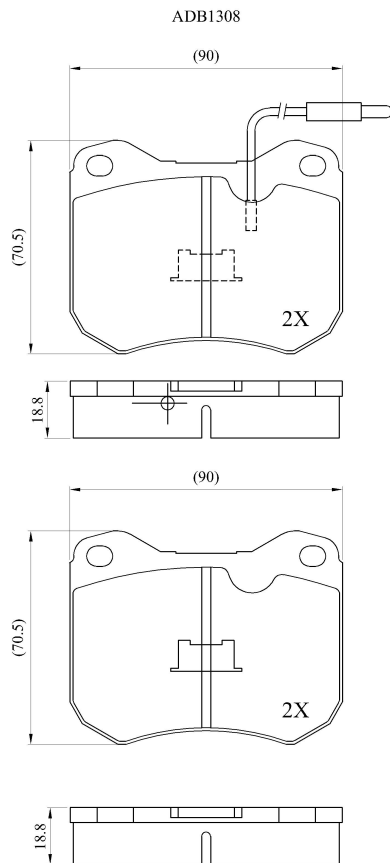

Make: PEUGEOT

Model: 504 Pick-up, Van; All models

Part Number: ADB1308

Vehicle Manufacturing/Engine:

Specifications

Fitting Position	:	Front
Model Date	:	01/71-01/92
Or. Caliper	:	Ate
WVA	:	20455
FMSI	:	
Length	:	89.8
Width	:	70.5
Thickness	:	19