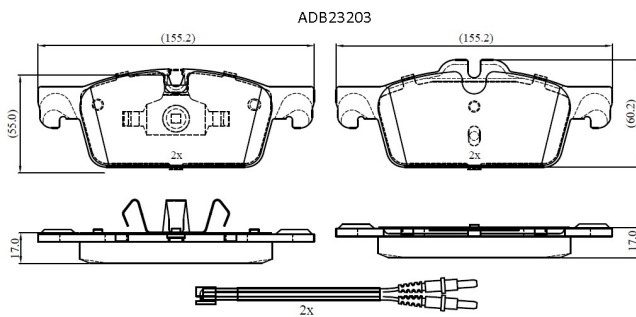

Make: PEUGEOT

Model: 508 SW I

Part Number: ADB23203

Vehicle Manufacturing/Engine:

Specifications

Fitting Position	:	Front
Model Date	:	2012-2018
Or. Caliper	:	
WVA	:	25222
FMSI	:	
Length	:	155.2

Width	:	55.0/60.0
Thickness	:	17