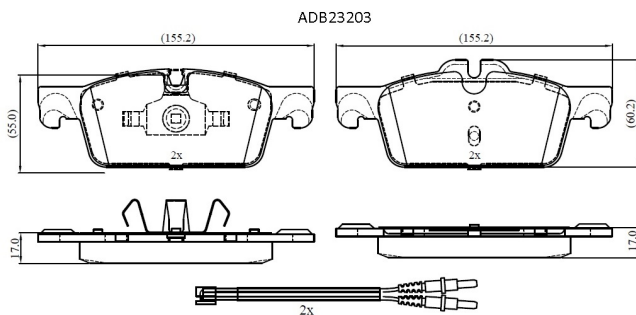

Make: PEUGEOT

Model: 508 SW I

Part Number: ADB23203

Vehicle Manufacturing/Engine:

Specifications

Fitting Position	:	Front
Model Date	:	2014-2018
Or. Caliper	:	
WVA	:	25222
FMSI	:	
Length	:	155.2

Width	:	55.0/60.0
Thickness	:	17