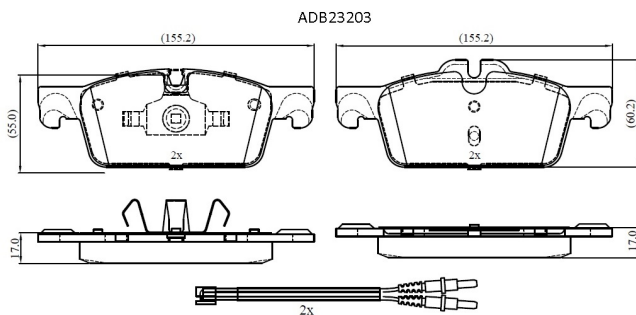

Make: PEUGEOT

Model: 508 SW I

Part Number: ADB23203

Vehicle Manufacturing/Engine:

Specifications

Fitting Position	:	Front
Model Date	:	2010-2018
Or. Caliper	:	
WVA	:	25222
FMSI	:	
Length	:	155.2

Width	:	55.0/60.0
Thickness	:	17