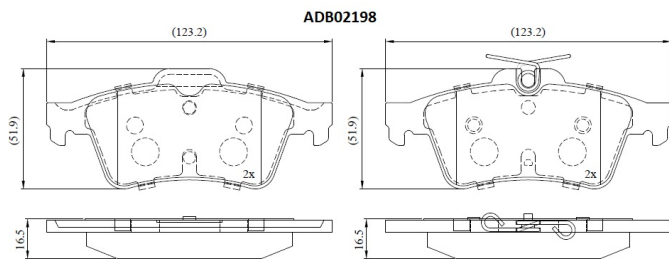

Make: PEUGEOT

Model: 508

Part Number: ADB02198

Vehicle Manufacturing/Engine:

Specifications

Fitting Position	:	Rear
Model Date	:	11/10-
Or. Caliper	:	Teves
WVA	:	23482, 25218
FMSI	:	
Length	:	123.2

Width	:	52
Thickness	:	16.5