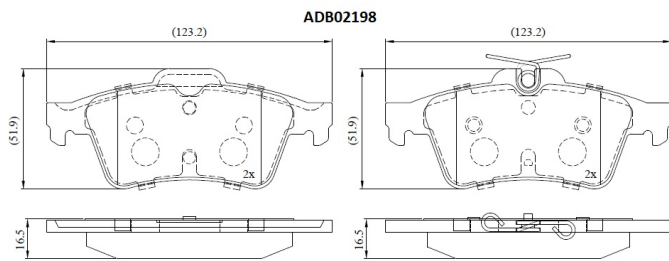

Make: PEUGEOT

Model: 508

Part Number: ADB02198

Vehicle Manufacturing/Engine:

Specifications

Fitting Position	:	Rear
Model Date	:	11/10-
Or. Caliper	:	Teves
WVA	:	23482, 25218
FMSI	:	
Length	:	123.2

Width	:	52
Thickness	:	16.5