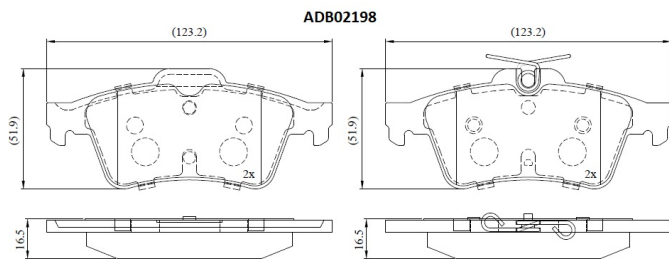

Make: PEUGEOT

Model: 508

Part Number: ADB02198

Vehicle Manufacturing/Engine:

Specifications

Fitting Position	:	Rear
Model Date	:	01/12-
Or. Caliper	:	Teves
WVA	:	23482, 25218
FMSI	:	
Length	:	123.2

Width	:	52
Thickness	:	16.5