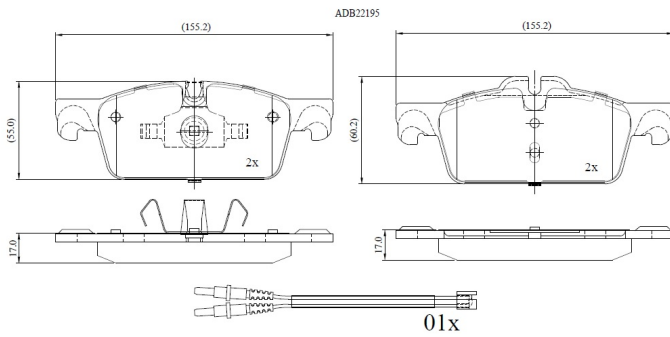

Make: PEUGEOT

Model: 508

Part Number: ADB22195

Vehicle Manufacturing/Engine:

Specifications

Fitting Position	:	Front
Model Date	:	11/10-
Or. Caliper	:	Teves
WVA	:	25222, 25223
FMSI	:	
Length	:	155.2

Width	:	55.0/60.2
Thickness	:	17