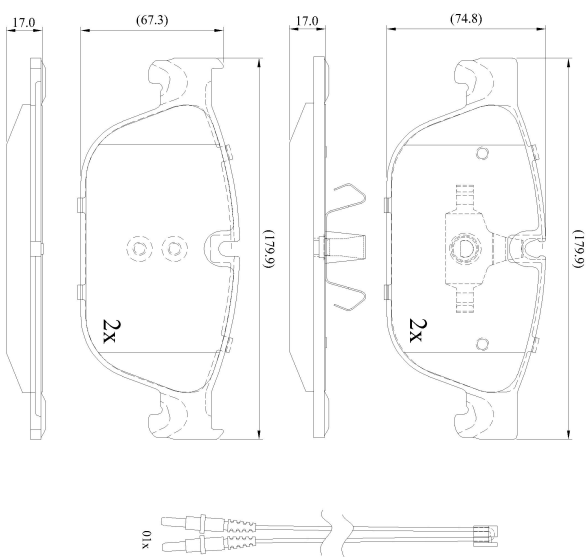

Make: PEUGEOT

Model: 508

Part Number: ADB26004

Vehicle Manufacturing/Engine:

Specifications

Fitting Position	:	Front
Model Date	:	11/10-
Or. Caliper	:	Teves
WVA	:	25069, 25070
FMSI	:	
Length	:	179.9
Width	:	74.8
Thickness	:	17