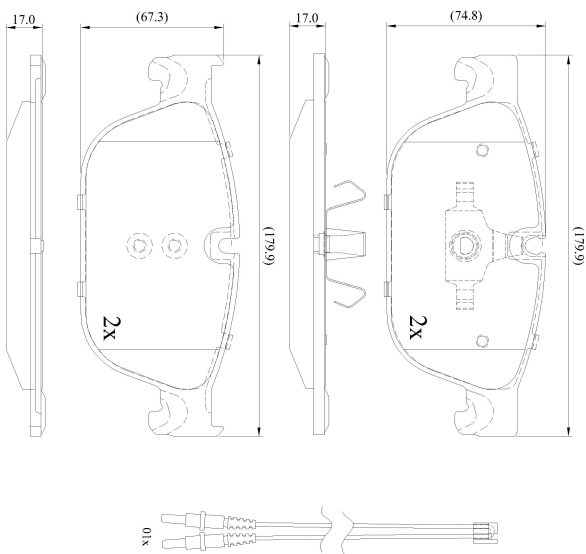

Make: PEUGEOT

Model: 508

Part Number: ADB26004

Vehicle Manufacturing/Engine:

ADB26004

Specifications

Fitting Position	:	Front
Model Date	:	11/10-
Or. Caliper	:	Teves
WVA	:	25069, 25070
FMSI	:	
Length	:	179.9
Width	:	74.8
Thickness	:	17