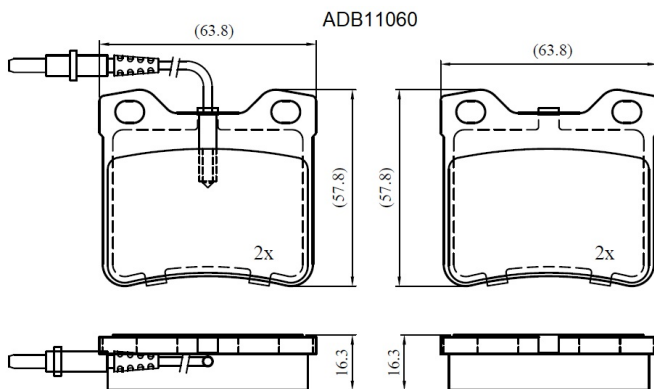

Make: PEUGEOT

Model: 605

Part Number: ADB11060

Vehicle Manufacturing/Engine:

Specifications

Fitting Position	:	Rear
Model Date	:	01/90-02/99
Or. Caliper	:	Ate
WVA	:	21278
FMSI	:	

Length	:	63.8
Width	:	57.5
Thickness	:	16.3