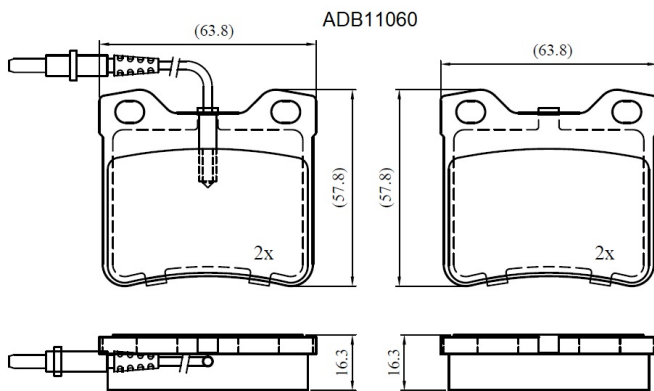

Make: PEUGEOT

Model: 605

Part Number: ADB11060

Vehicle Manufacturing/Engine:

Specifications

Fitting Position	:	Rear
Model Date	:	03/91-02/99
Or. Caliper	:	Ate
WVA	:	21278
FMSI	:	

Length	:	63.8
Width	:	57.5
Thickness	:	16.3