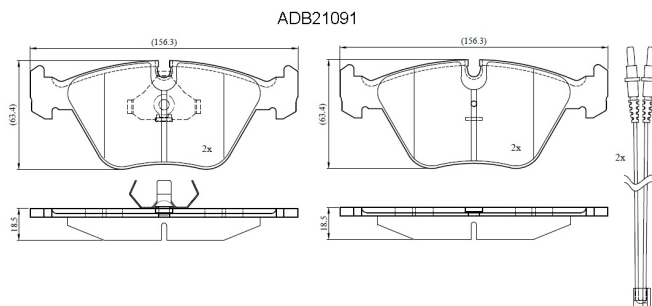

Make: PEUGEOT

Model: 605

Part Number: ADB21091

Vehicle Manufacturing/Engine:

Specifications

Fitting Position	:	Front
Model Date	:	03/91-02/99
Or. Caliper	:	Ate
WVA	:	2,12,11,20,968
FMSI	:	
Length	:	156.3

Width	:	63.4
Thickness	:	18.5