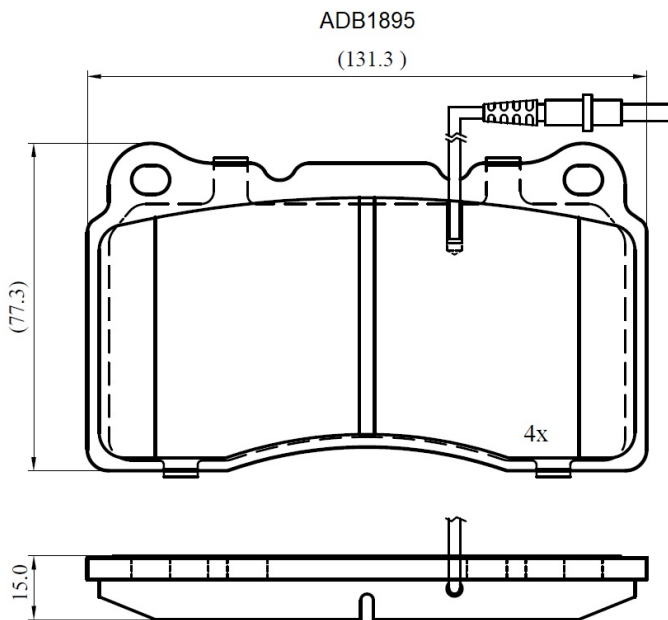

Make: PEUGEOT

Model: 607

Part Number: ADB1895

Vehicle Manufacturing/Engine:

Specifications

Fitting Position

:

Front

Model Date	:	06/00->
Or. Caliper	:	Brembo
WVA	:	23575
FMSI	:	
Length	:	131.3
Width	:	77.3
Thickness	:	15