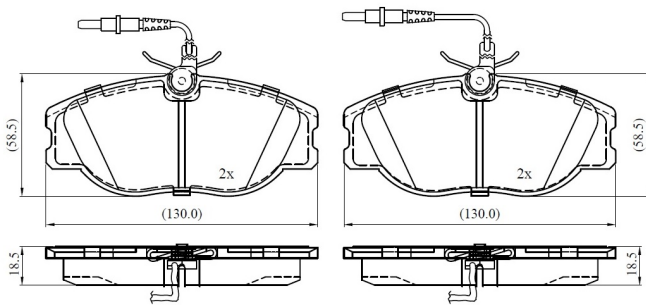

Make: PEUGEOT

Model: 806 Van

Part Number: ADB13273

Vehicle Manufacturing/Engine:

ADB13273

Specifications

Fitting Position	:	Front
Model Date	:	2000-2003
Or. Caliper	:	
WVA	:	21801
FMSI	:	
Length	:	130

Width	:	58.5
Thickness	:	18.5