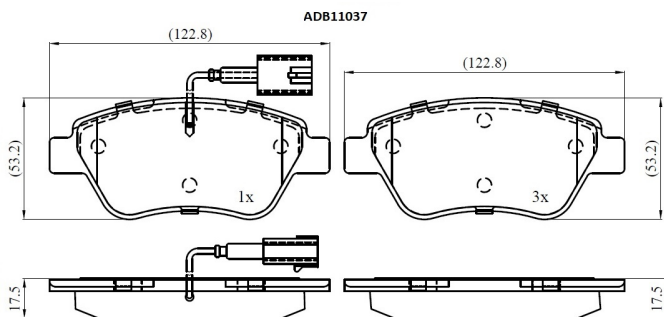

Make: PEUGEOT

Model: BIPPER TEPEE

Part Number: ADB11037

Vehicle Manufacturing/Engine:

Specifications

Fitting Position	:	Front
Model Date	:	2008-
Or. Caliper	:	
WVA	:	23705
FMSI	:	
Length	:	122.8

Width	:	53.2
Thickness	:	17.5