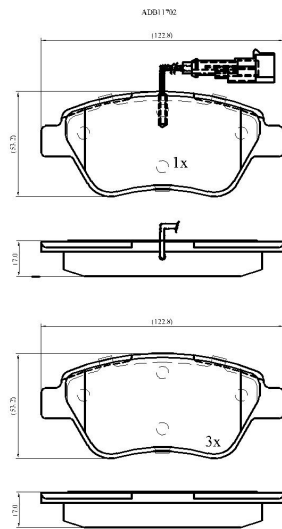

Make: PEUGEOT

Model: BIPPER TEPEE

Part Number: ADB11702

Vehicle Manufacturing/Engine:

Specifications

Fitting Position	:	Front
Model Date	:	2008-
Or. Caliper	:	

WVA	:	2,37,05,23,706
FMSI	:	
Length	:	122.8
Width	:	53.2
Thickness	:	17