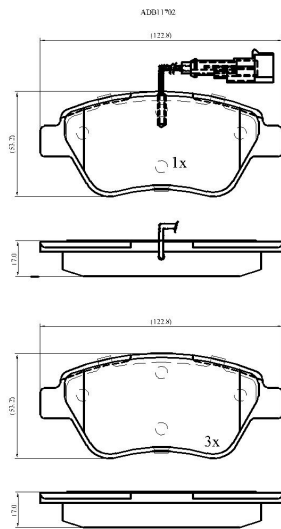

Make: PEUGEOT

Model: Bipper Teppe

Part Number: ADB11702

Vehicle Manufacturing/Engine:

Specifications

Fitting Position	:	Front
Model Date	:	04/08->
Or. Caliper	:	Bosch

WVA	:	2,37,05,23,706
FMSI	:	
Length	:	122.8
Width	:	53.2
Thickness	:	17