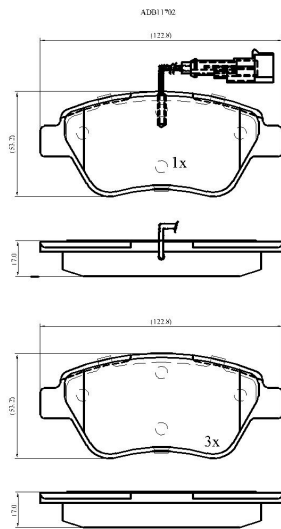

Make: PEUGEOT

Model: Bipper

Part Number: ADB11702

Vehicle Manufacturing/Engine:

Specifications

Fitting Position	:	Front
Model Date	:	2008-
Or. Caliper	:	

WVA	:	2,37,05,23,706
FMSI	:	
Length	:	122.8
Width	:	53.2
Thickness	:	17