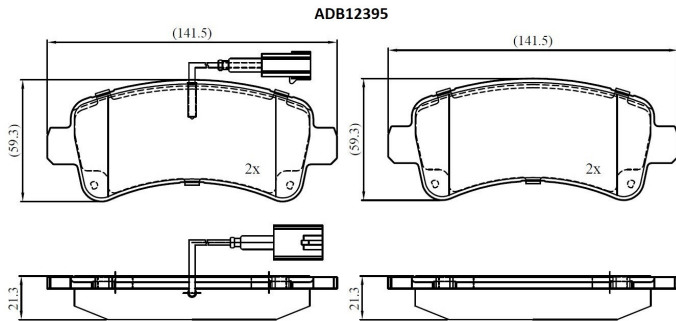

Make: PEUGEOT

Model: BOXER Bus

Part Number: ADB12395

Vehicle Manufacturing/Engine:

Specifications

Fitting Position	:	Rear
Model Date	:	2015-2019
Or. Caliper	:	
WVA	:	2,59,87,25,988
FMSI	:	
Length	:	141.5

Width	:	59.3
Thickness	:	21.3