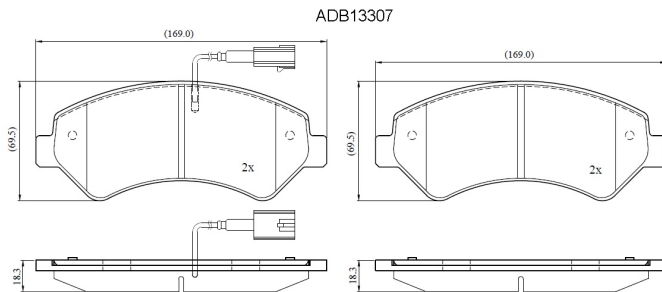

Make: PEUGEOT

Model: BOXER Bus

Part Number: ADB13307

Vehicle Manufacturing/Engine:

Specifications

Fitting Position	:	Front
Model Date	:	2015-2019
Or. Caliper	:	
WVA	:	24467
FMSI	:	
Length	:	169

Width	:	69.5
Thickness	:	18.3