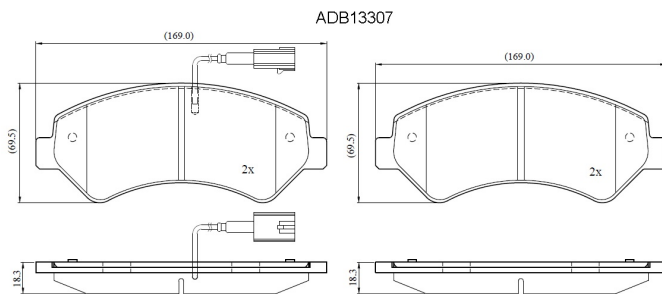

Make: PEUGEOT

Model: BOXER Bus

Part Number: ADB13307

Vehicle Manufacturing/Engine:

Specifications

Fitting Position	:	Front
Model Date	:	2019-
Or. Caliper	:	
WVA	:	24467
FMSI	:	
Length	:	169

Width	:	69.5
Thickness	:	18.3