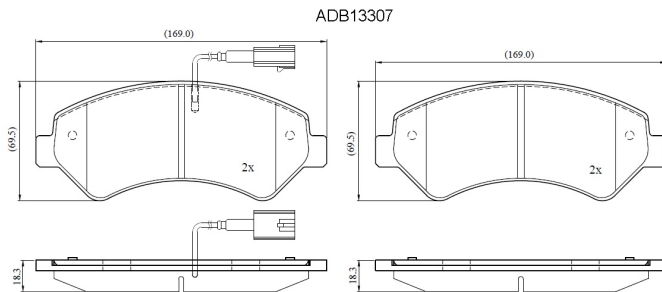

Make: PEUGEOT

Model: BOXER Bus

Part Number: ADB13307

Vehicle Manufacturing/Engine:

Specifications

Fitting Position	:	Front
Model Date	:	2006-
Or. Caliper	:	
WVA	:	24467
FMSI	:	
Length	:	169

Width	:	69.5
Thickness	:	18.3