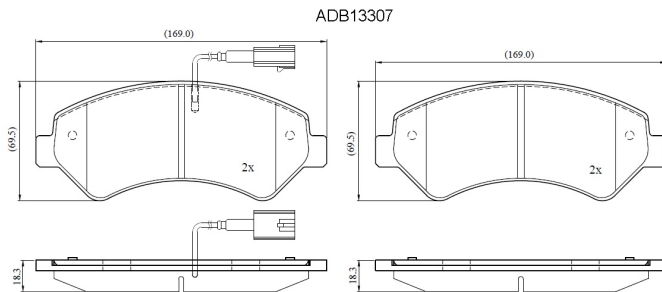

Make: PEUGEOT

Model: BOXER Bus

Part Number: ADB13307

Vehicle Manufacturing/Engine:

Specifications

Fitting Position	:	Front
Model Date	:	2010-
Or. Caliper	:	
WVA	:	24467
FMSI	:	
Length	:	169

Width	:	69.5
Thickness	:	18.3