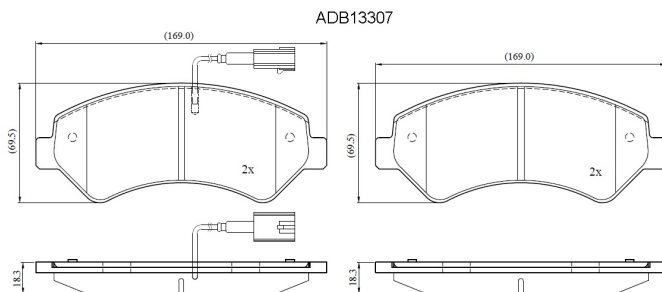

Make: PEUGEOT

Model: BOXER Platform/Chassis

Part Number: ADB13307

Vehicle Manufacturing/Engine:

Specifications

Fitting Position	:	Front
Model Date	:	2006-
Or. Caliper	:	
WVA	:	24467
FMSI	:	
Length	:	169

Width	:	69.5
Thickness	:	18.3