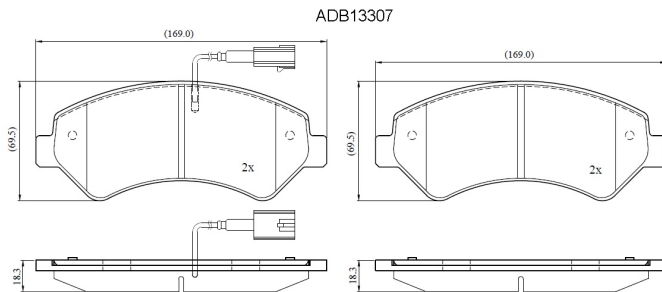

Make: PEUGEOT

Model: BOXER Platform/Chassis

Part Number: ADB13307

Vehicle Manufacturing/Engine:

Specifications

Fitting Position	:	Front
Model Date	:	2011-
Or. Caliper	:	
WVA	:	24467
FMSI	:	
Length	:	169

Width	:	69.5
Thickness	:	18.3