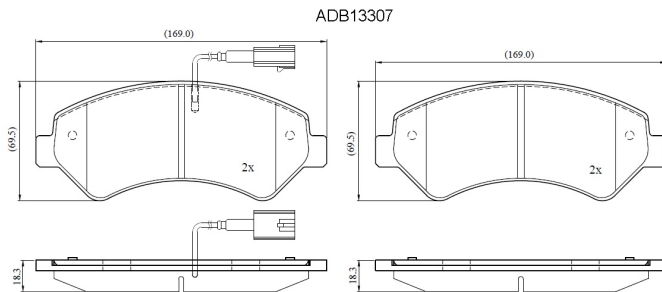

Make: PEUGEOT

Model: BOXER Platform/Chassis

Part Number: ADB13307

Vehicle Manufacturing/Engine:

Specifications

Fitting Position	:	Front
Model Date	:	2010-
Or. Caliper	:	
WVA	:	24467
FMSI	:	
Length	:	169

Width	:	69.5
Thickness	:	18.3