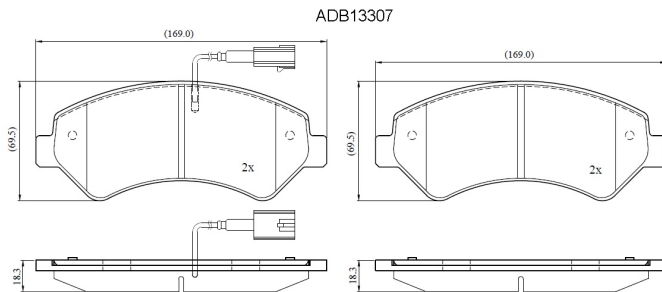

Make: PEUGEOT

Model: BOXER Platform/Chassis

Part Number: ADB13307

Vehicle Manufacturing/Engine:

Specifications

Fitting Position	:	Front
Model Date	:	2006-
Or. Caliper	:	
WVA	:	24467
FMSI	:	
Length	:	169

Width	:	69.5
Thickness	:	18.3